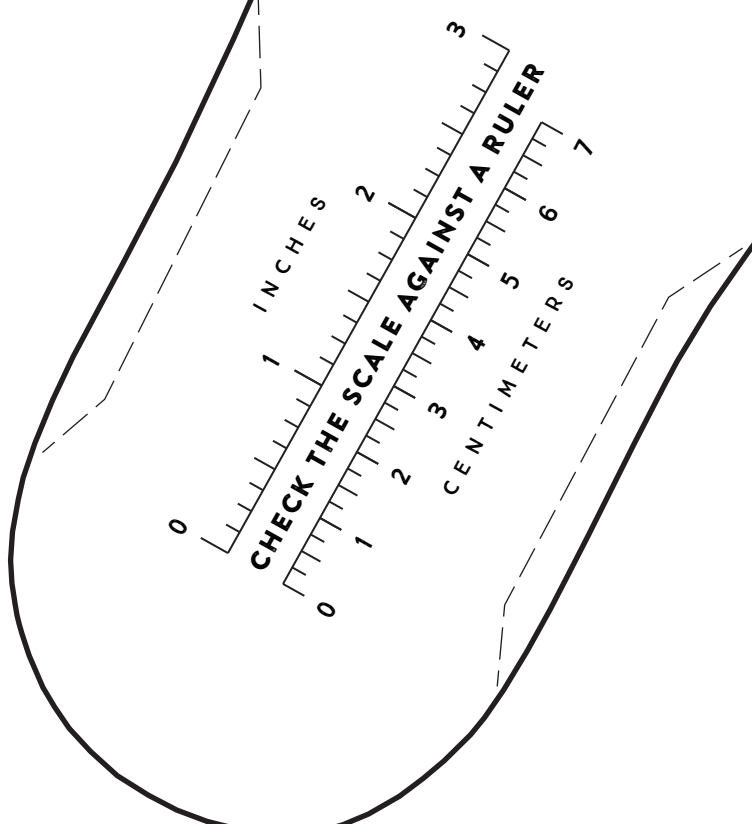

SIZE 5/6

**PRINT AT
100% SCALE**

TRY ME FOR SIZE

Place your foot on this template to see
how this size would fit.

CAIRN TRAIL + RIVER

**SOLE HUGGER LOCATIONS
(FLEXES WITH FOOT SHAPE)**

**EQUAL PARTS BIG ADVENTURE AND SIMPLE LIVING, BEDROCK SANDALS®
ARE FREEDOM FOOTWEAR FOR THE GREAT OUTDOORS.**

B E D R O C K S A N D A L S . C O M

SIZE 6/7

**PRINT AT
100% SCALE**

TRY ME FOR SIZE

Place your foot on this template to see
how this size would fit.

CAIRN TRAIL + RIVER

**SOLE HUGGER LOCATIONS
(FLEXES WITH FOOT SHAPE)**

**EQUAL PARTS BIG ADVENTURE AND SIMPLE LIVING, BEDROCK SANDALS®
ARE FREEDOM FOOTWEAR FOR THE GREAT OUTDOORS.**

B E D R O C K S A N D A L S . C O M

SIZE 7/8

**PRINT AT
100% SCALE**

TRY ME FOR SIZE

Place your foot on this template to see
how this size would fit.