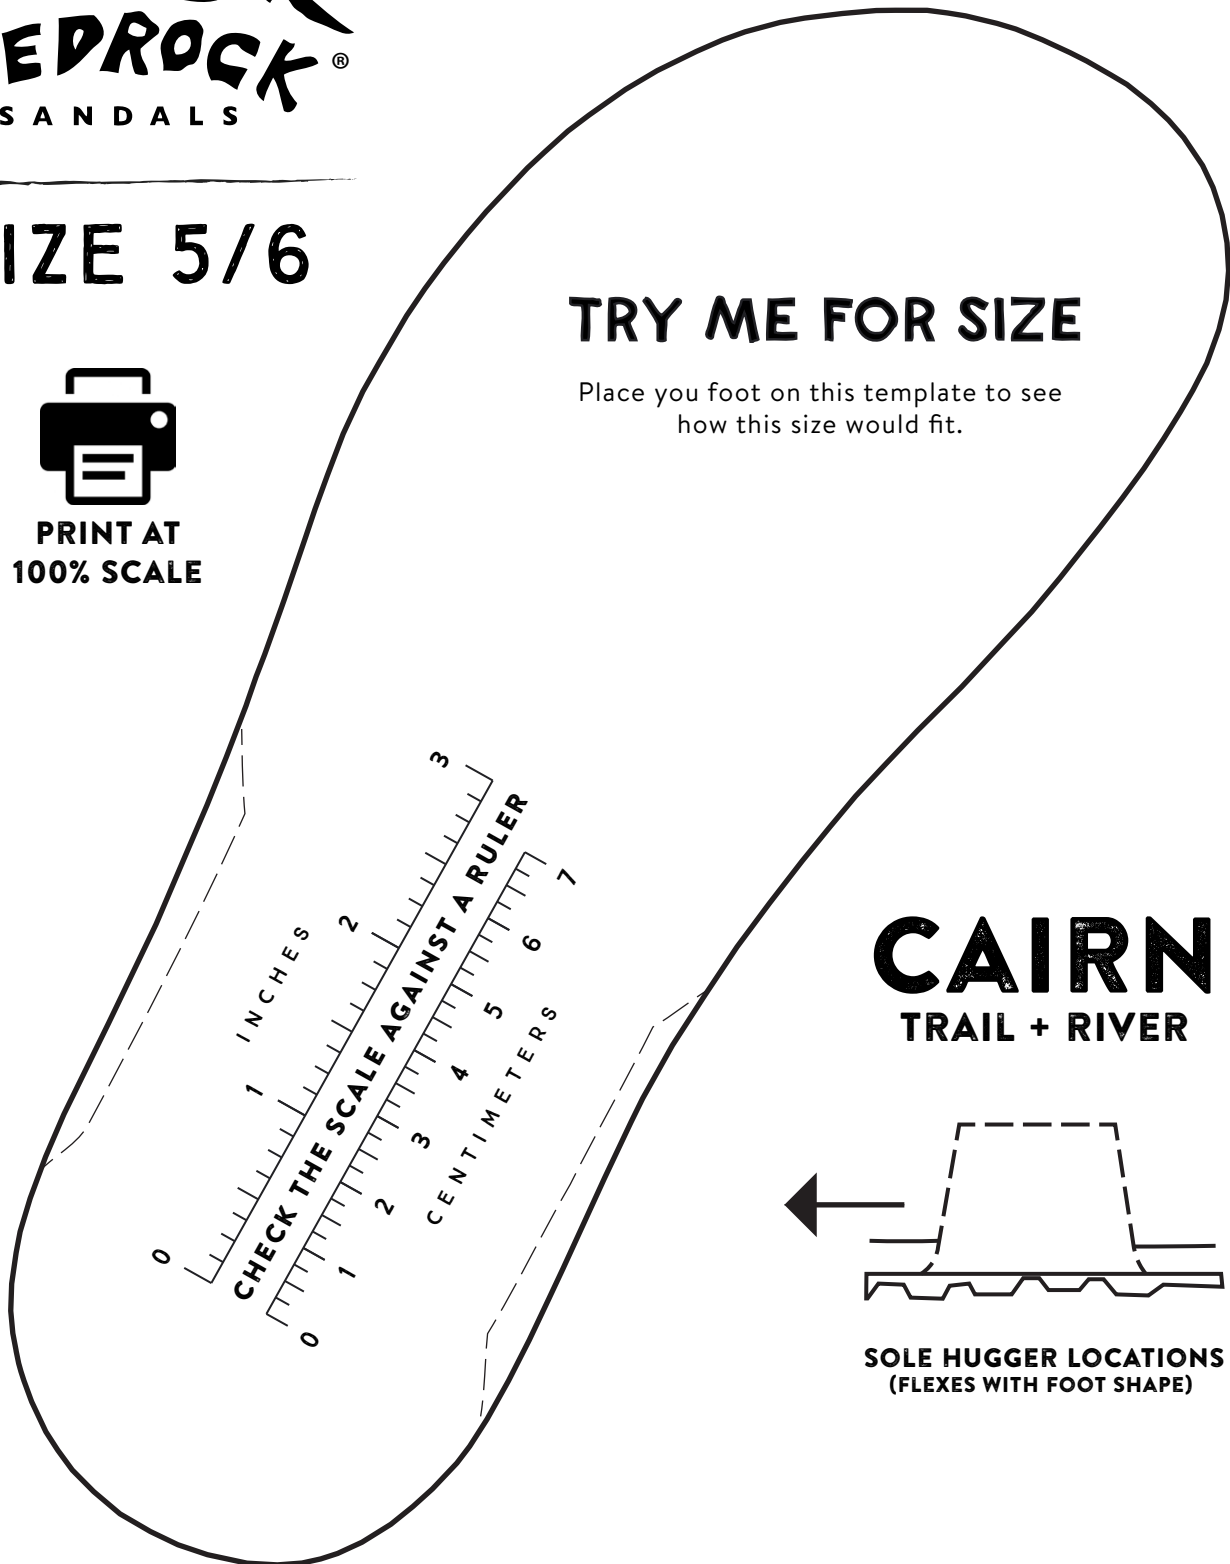

SIZE 5/6

**PRINT AT
100% SCALE**

TRY ME FOR SIZE

Place your foot on this template to see
how this size would fit.

CAIRN TRAIL + RIVER

**SOLE HUGGER LOCATIONS
(FLEXES WITH FOOT SHAPE)**

**EQUAL PARTS BIG ADVENTURE AND SIMPLE LIVING, BEDROCK SANDALS®
ARE FREEDOM FOOTWEAR FOR THE GREAT OUTDOORS.**

B E D R O C K S A N D A L S . C O M

SIZE 6/7

**PRINT AT
100% SCALE**

TRY ME FOR SIZE

Place your foot on this template to see
how this size would fit.

CAIRN TRAIL + RIVER

**SOLE HUGGER LOCATIONS
(FLEXES WITH FOOT SHAPE)**

**EQUAL PARTS BIG ADVENTURE AND SIMPLE LIVING, BEDROCK SANDALS®
ARE FREEDOM FOOTWEAR FOR THE GREAT OUTDOORS.**

B E D R O C K S A N D A L S . C O M

SIZE 7/8

**PRINT AT
100% SCALE**

TRY ME FOR SIZE

Place your foot on this template to see
how this size would fit.

SIZE 13/14

**PRINT AT
100% SCALE**

TRY ME FOR SIZE

Place your foot on this template to see
how this size would fit.

(Printout at 100% will extend off page)

CAIRN TRAIL + RIVER

**SOLE HUGGER LOCATIONS
(FLEXES WITH FOOT SHAPE)**